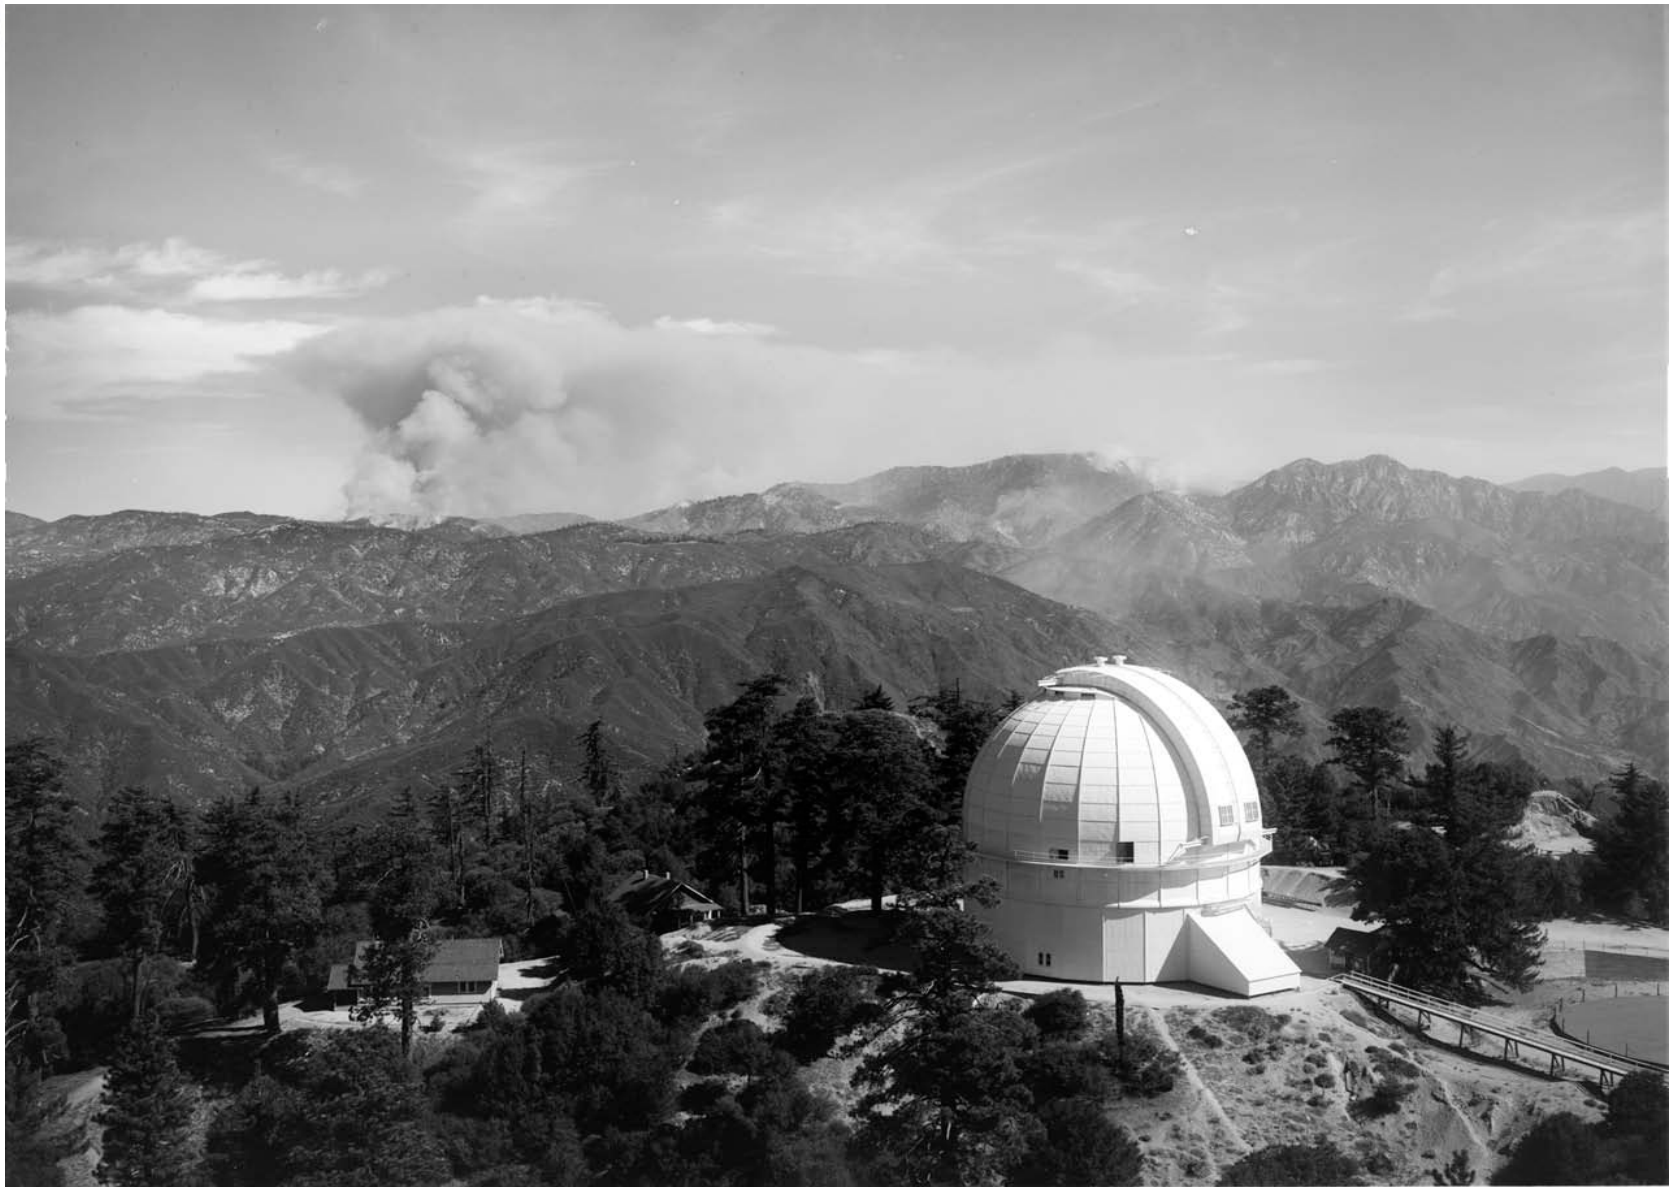

Station Fire

Larry Webster
CHARA Site Manager

The 2009 Station Fire
as seen from Mount
Wilson Observatory
Aug. 26 - Oct. 15

Observatoire de la CÔTE d'AZUR

Observatoire de la CÔTE d'AZUR

Observatoire de la CÔTE d'AZUR

Angeles Crest
Fire Station

Image © 2010 City of Glendale

©2009 Google

Observatoire
de la CÔTE d'AZUR

(c) UCLA Department of
Physics and Astronomy
Aug 27 09 11:15:16

San Gabriel Canyon
fire 1924

Observatoire de la CÔTE d'AZUR

(0-105-1674-23) (5-7-2B-10-15A) (102-0000) Mt. Wilson Observatory

December 1953

LIFE

Observatoire de la CÔTE d'AZUR

MT. WILSON SCIENTISTS CROWDED AUTOS, FURNITURE INSIDE DOME
... they hoped the 100-inch telescope dome was fireproof —Independent Photo

LESIA

Observatoire de la CÔTE d'AZUR

Observatoire de la CÔTE d'AZUR

Observatoire de la CÔTE d'AZUR

Lesson 1: Relax

Lesson 2: 100-Inch dome is perfect Safe Zone

Observatoire de la CÔTE d'AZUR

Lesson 3: Too many Trees!