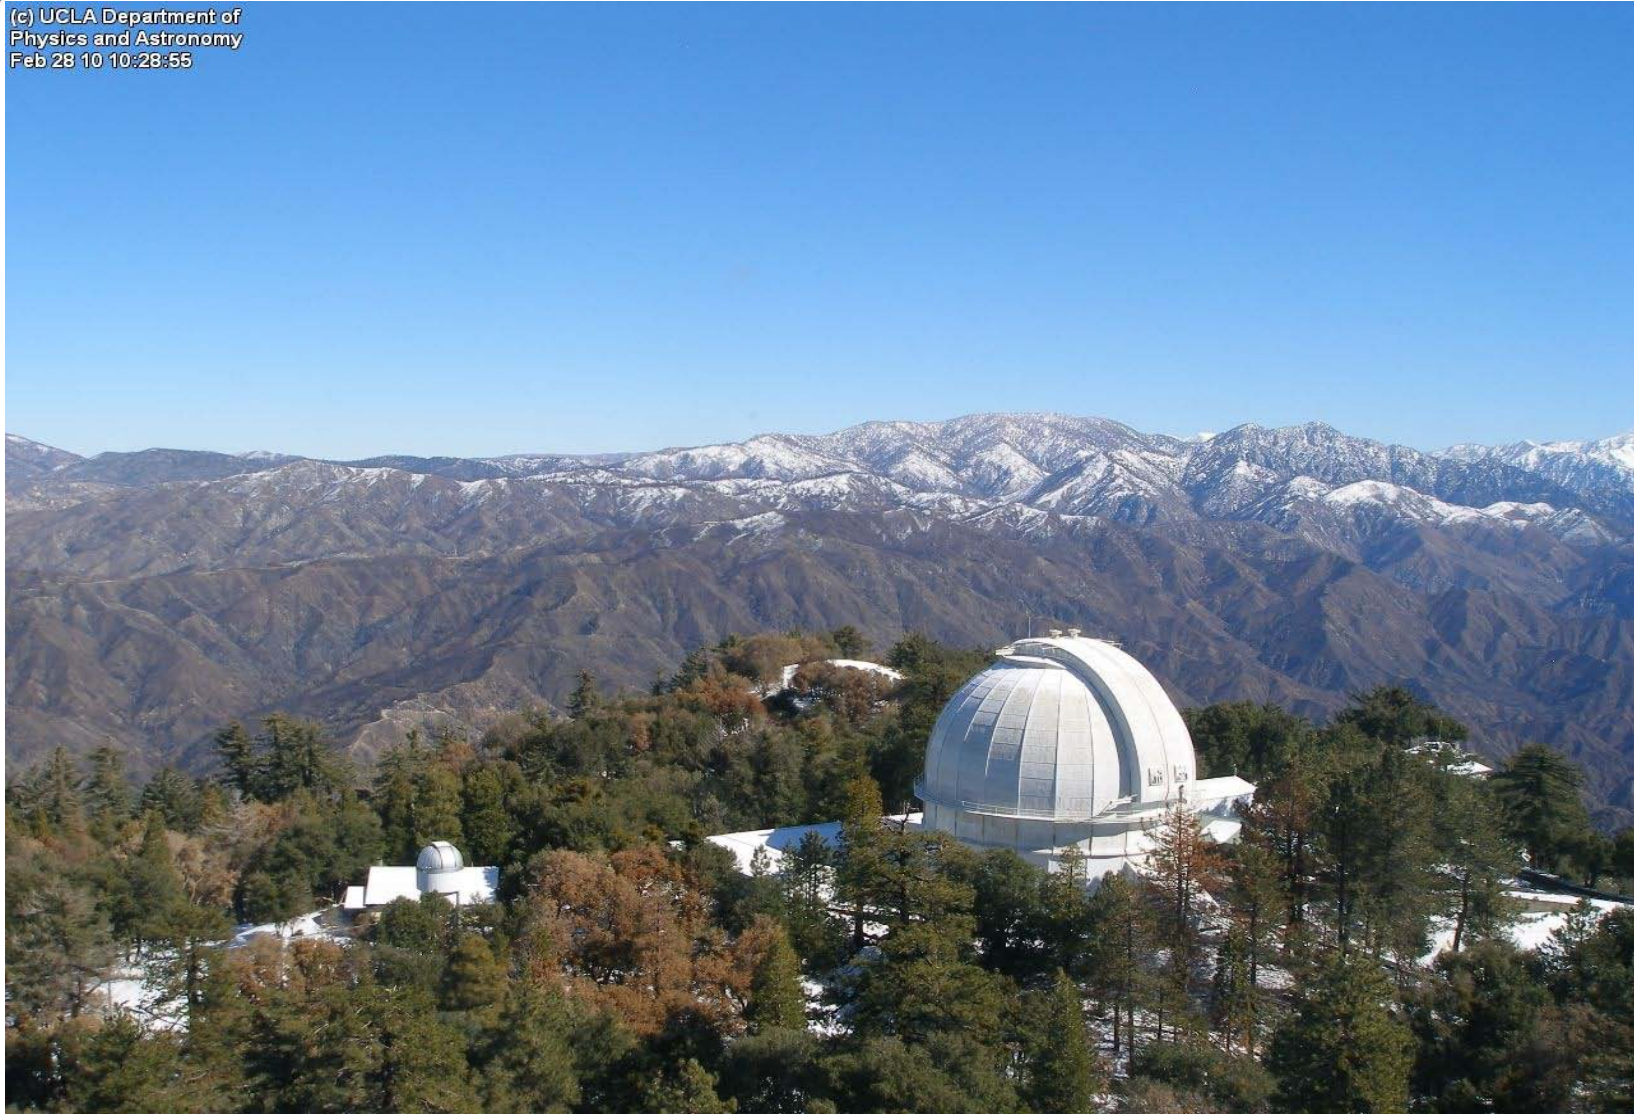

(c) UCLA Department of
Physics and Astronomy
Feb 28 10 10:28:55

Observatoire
de la CÔTE d'AZUR